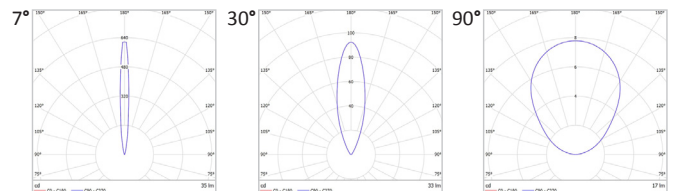

Dimming options: Standard Switch ON/OFF, dimmable 1-10 and dimmable DALI.

PHOTOMETRY

TECHNICAL DATA

Colour temperature	2700 K - 3000 K - 4000 K - 5000 K - RGB
Luminous flux	350 lm *
Power supply	5,5 W
Luminous efficacy	~ 60 lm/W *
Colour index	90 CRI *
Optics	7° - 30° - 90°
Driving current	500 mA
Input	220 - 240 V 50-60 Hz