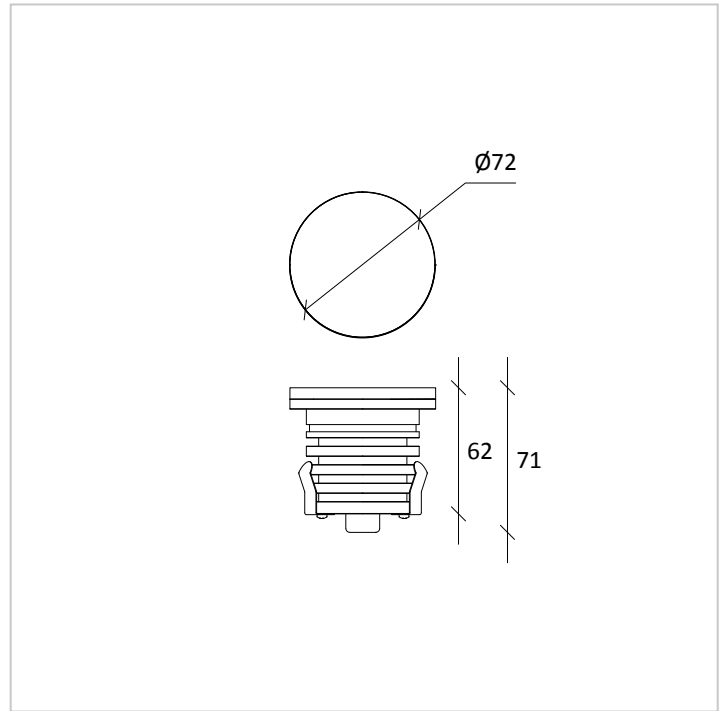

PLTR 71

ARCHITECTURAL
SPOTLIGHT

PLTR 71 is a recessed trimless spot light with a full LED and optical choice. Thanks to a wide range of accessories it can be installed in interior and exterior wall, floor and ceiling.

CE F X CLIII IP 67

PRODUCT DESCRIPTION

Dissipation body: made of machined and anodized aluminium.

Front closure: made of serigraphed (for a low glaring impact) tempered glass.

Seals: made in silicone anti-age.

Screws: made of stainless steel AISI 304

Wiring: standard equipment H05RN-F bipolar cable 2X0,75mm².

PG7 plastic cable gland (stainless steel on request), power supply to be inside the recessed housing.