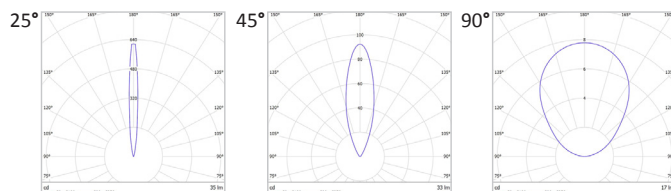

PHOTOMETRY

TECHNICAL DATA

Colour temperature	2700 K - 3000 K - 4000 K - 5000 K - RGB
Luminous flux	91 lm - 175 lm *
Power supply	1,2 W - 2,3 W
Luminous efficacy	~ 76 lm/W *
Colour index	85 CRI *
Optics	7° - 30° - 90°
Driving current	500 mA - 700 mA
Input	220 - 240 V 50-60 Hz