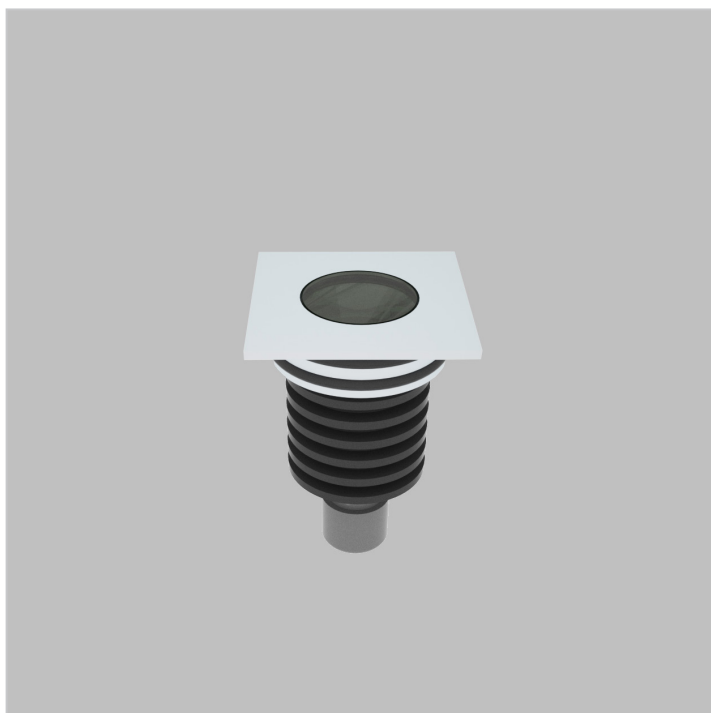

PL 45 SQUARE

ARCHITECTURAL
SPOTLIGHT

PL 45 is a recessed spotlight for outdoor installation, thanks to a wide range of accessories it can be installed in interior wall, floor and ceiling.

CE CLI IP 67

PRODUCT DESCRIPTION

- Dissipation body:** made of machined and anodized aluminium.
- Front ring:** made of machined aluminium (stainless steel on request), a wide range of finishing are available.
- Front closure:** made of serigraphed (for a low glaring impact) tempered glass.
- O-ring:** made in silicone anti-age.
- Screws:** made of stainless steel AISI 304

Wiring: standard equipment H05RN-F bipolar cable 2X0,75mm²; 6x0,35mm² for RGB version. PG7 plastic cable gland (stainless steel on request), power supply to be inside the recessed housing.

Dimming options: Standard Switch ON/OFF, dimmable 1-10 and dimmable DALI.