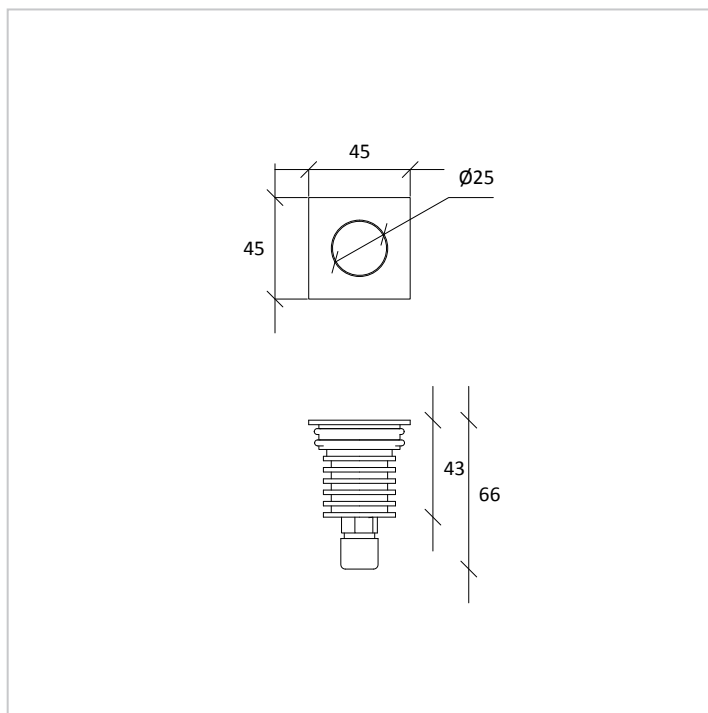

PL 45 SQUARE

ARCHITECTURAL
SPOTLIGHT

PL 45 is a recessed spotlight for outdoor installation, thanks to a wide range of accessories it can be installed in interior wall, floor and ceiling.

CE CLI IP 67

PRODUCT DESCRIPTION

Wiring: standard equipment H05RN-F bipolar cable 2X0,75mm²; 6x0,35mm² for RGB version. PG7 plastic cable gland (stainless steel on request), power supply to be inside the recessed housing.

Dimming options: Standard Switch ON/OFF, dimmable 1-10 and dimmable DALI.