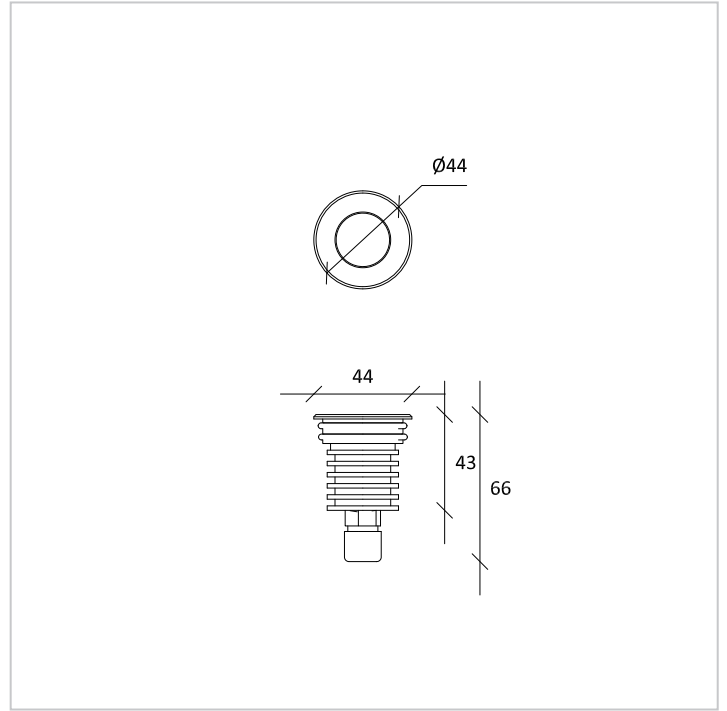

# PL 45 ROUND

ARCHITECTURAL  
SPOTLIGHT

PL 45 is a recessed spotlight for outdoor installation, thanks to a wide range of accessories it can be installed in interior and exterior wall, floor and ceiling.

**Wiring:** standard equipment H05RN-F bipolar cable 2X0,75mm<sup>2</sup>; 6x0,35mm<sup>2</sup> for RGB version. PG7 plastic cable gland (stainless steel on request), power supply to be inside the recessed housing.