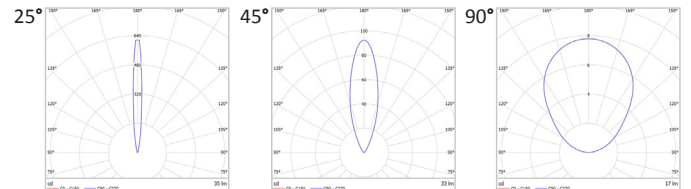

PHOTOMETRY

TECHNICAL DATA

Colour temperature	2700 K - 3000 K - 4000 K - 5000 K - RGB
Luminous flux	91 lm - 175 lm *
Power supply	1,2 W - 2,3 W
Luminous efficacy	~ 76 lm/W *
Colour index	85 CRI *
Optics	7° - 30° - 90°
Driving current	500 mA - 700 mA
Input	220 - 240 V 50-60 Hz

* Values are referred to 4000K

ACCESSORIES

Recessed Housing: made of extruded and machined aluminium.

Tassoni & Pesenti

Head Office
address - Via Montegrappa, 32, 20080 Albairate (MI) Italy
web site - www.tplight.it
mail - info@tplight.it
tel/fax - +39.02.97162704

Registered Office
address - Viale E. Forlanini, 23, 20134 Milano (MI) Italy
C.F. & P.I. 07703840962
N° REA 1976624

TASSONI
&
PESENTI