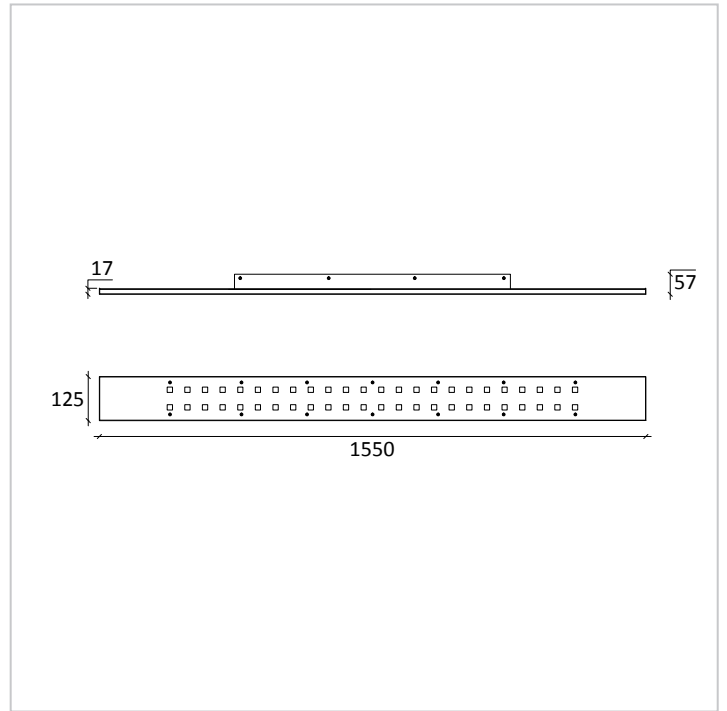

# MODULA LC 48

GENERAL  
LIGHTING

Modula LC 48 is a light for general lighting, for ceiling and suspended installation, specialized for offices and meeting rooms.

CE   CLI IP 20

## TECHNICAL DATA

Colour temperature	3000 K - 4000 K - 5000 K
Luminous flux	4400 lm - 5900 lm *
Power supply	54 W - 80 W
Luminous efficacy	~ 80 lm/W *
Colour index	90 CRI *
Optics	60° - 100°
Driving current	500 mA
Input	220 - 240 V 50-60 Hz