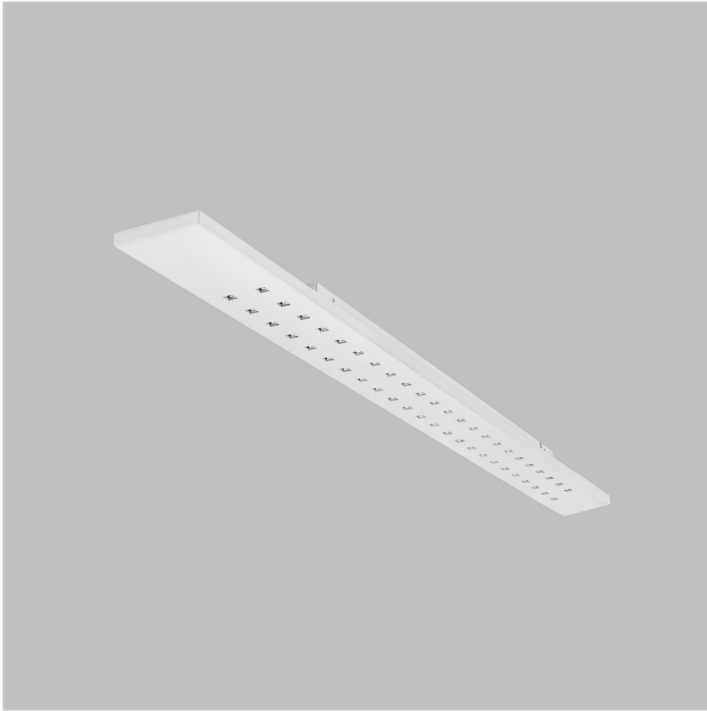

# MODULA LC 48

GENERAL  
LIGHTING

Modula LC 48 is a light for general lighting, for ceiling and suspended installation, specialized for offices and meeting rooms.

CE   CLI IP 20

## PRODUCT DESCRIPTION

**Body and wiring box:** made of machined steel sheet or aluminium sheet anodized or painted with polyester powder.

**Screws:** made of stainless steel AISI 304.

**Wiring:** 2P + E connector on board, power supply and other accessorize box.

**Dimming options:** Standard Switch ON/OFF, dimmable 1-10 and dimmable DALI.