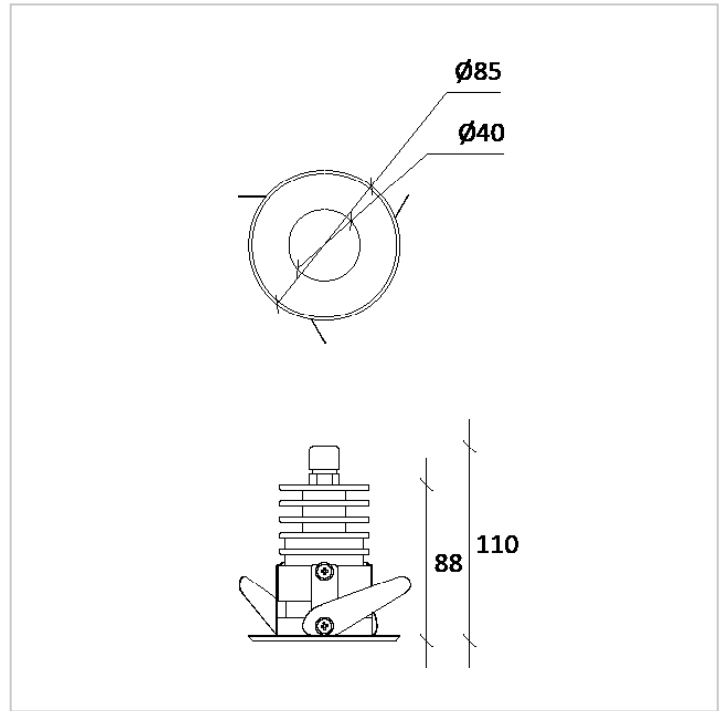

LUXY FIX

ARCHITECTURAL
DOWNLIGHT

Luxy Fix is a downlight for indoor and outdoor installations.

CE CLIII IP 43/54/65

PRODUCT DESCRIPTION

Dissipation body: made of anodized machined aluminium.

Circular shape front ring: realized in machined aluminium and available in a wide range of finishing: anodized/chrome plated/painted: black, white, or gold/ aluminium polished/brushed steel.

Front closure: made of tempered glass; clear or frosted.

Springs: harmonic steel springs for installation in false ceiling.

O-ring: made of silicone for installation in recessed housing.

Seals: made in silicone anti-age.

Screws: made of stainless steel AISI 304.

Wiring: standard equipment H05RN-F bipolar cable 2X0,75mm², 50cm length.

PG7 plastic cable gland (nickel-plated brass and stainless steel on request).

Dimming options: Standard Switch ON/OFF, dimmable 1-10, dimmable DALI.

TECHNICAL DATA

Colour temperature	2700 K - 3000 K - 4000 K - 5000 K
Luminous flux	375 lm - 515 lm - 685 lm - 842 lm - 970 lm *
Power supply	3,8 W - 5,5 W - 7,8 W - 10,2 W - 12 W
Luminous efficacy	~ 98,7 lm/W *
Colour index	90 CRI *
Optics	21° - 45° - 65°
Driving current	350 mA - 500 mA - 700 mA - 900 mA - 1050 mA
Input	220 - 240 V 50 Hz