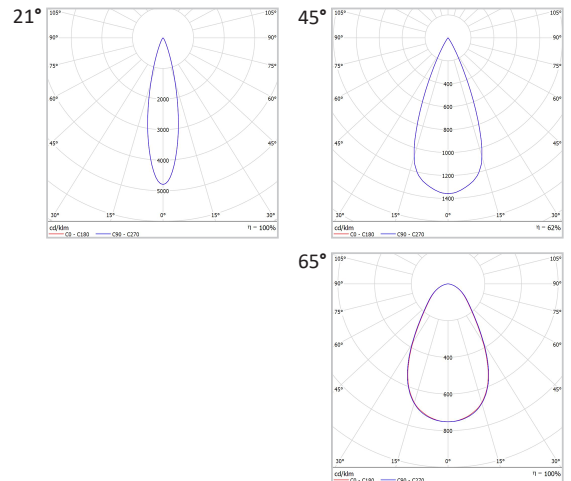

PHOTOMETRY

Tassoni & Pesenti

Head Office

address - Via Montegrappa, 32, 20080 Albairate (MI) Italy

web site - www.tplight.it

mail - info@tplight.it

tel/fax - +39.02.97162704

Registered Office

address - Viale E. Forlanini, 23, 20134 Milano (MI) Italy

C.F. & P.I. 07703840962

N° REA 1976624

TASSONI
&
PESENTI