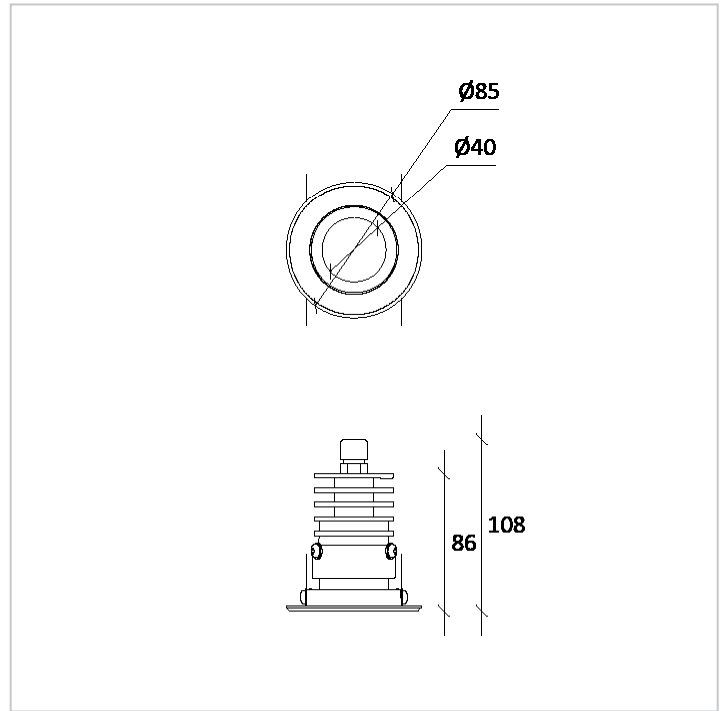

CE CLIII IP 43/54/65

PRODUCT DESCRIPTION

Dissipation body: made of anodized machined aluminium.

Circular shape front ring: realized in machined aluminium and available in a wide range of finishing: anodized/chrome plated/painted: black, white, or gold/ aluminium polished/brushed steel.

Front closure: made of tempered glass; clear or frosted.

Springs: harmonic steel springs for installation in false ceiling.

O-ring: made of silicone for installation in recessed housing.

Seals: made in silicone anti-age.

Screws: made of stainless steel AISI 304

Wiring: standard equipment H05RN-F bipolar cable 2X0,75mm², 50cm length.

PG7 plastic cable gland (nickel-plated brass and stainless steel on request).

Dimming options: Standard Switch ON/OFF, dimmable 1-10, dimmable DALI.

TECHNICAL DATA

Colour temperature	2700 K - 3000 K - 4000 K - 5000 K
Luminous flux	375 lm - 515 lm - 685 lm - 842 lm - 970 lm *
Power supply	3,8 W - 5,5 W - 7,8 W - 10,2 W - 12 W
Luminous efficacy	~ 98,7 lm/W *
Colour index	90 CRI *
Optics	21° - 45° - 65°
Driving current	350 mA - 500 mA - 700 mA - 900 mA - 1050 mA
Input	220 - 240 V 50 Hz

* Values are referred to 2700K