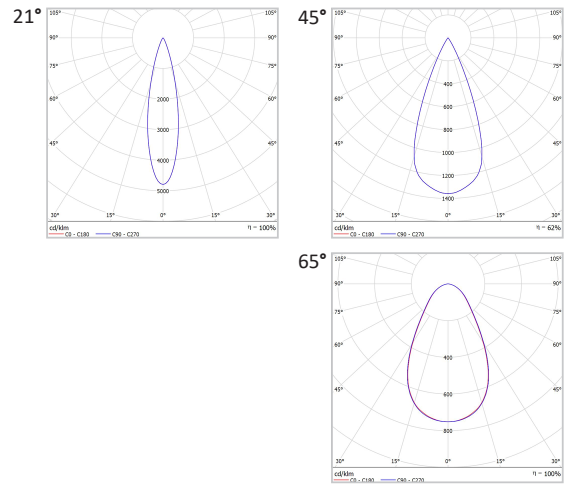

PHOTOMETRY

Tassoni & Pesenti

Head Office

address - Via Montegrappa, 32, 20080 Albairate (MI) Italy

web site - www.tplight.it

mail - info@tplight.it

tel/fax - +39.02.97162704

Registered Office

address - Viale E. Forlanini, 23, 20134 Milano (MI) Italy

C.F. & P.I. 07703840962

N° REA 1976624

TASSONI
&
PESENTI