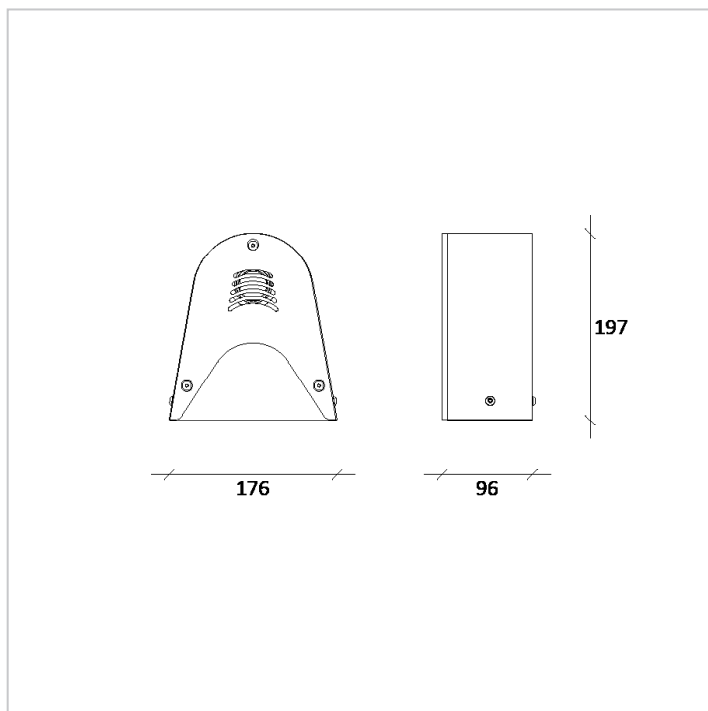

CE CLII IP 65

PRODUCT DESCRIPTION

Body: made of stainless steel all with MARS 252 SABLE' polyester powder finishing.

Base plate and box: made of stainless steel with same finishing.

Front closure: made of tempered glass.

Seals: made in silicone anti-age.

Screws: made of stainless steel AISI 304

Wiring: standard equipment HO5RN-F bipolar caple 2X0.75/1mm².

Dimming options: standard Switch ON/OFF and dimmable 1-10.

PHOTOMETRY

TECHNICAL DATA

Colour temperature	2700 K
Luminous flux	685 lm
Power supply	7.8 W
Luminous efficacy	-
Colour index	90 CRI
Optics	40°
Driving current	700 mA
Input	220 - 240 V 50-60 Hz

Tassoni & Pesenti

Head Office

address - Via Montegrappa, 32, 20080 Albairate (MI) Italy

web site - www.tplight.it

mail - info@tplight.it

tel/fax - +39.02.97162704

Registered Office

address - Viale E. Forlanini, 23, 20134 Milano (MI) Italy

C.F. & P.I. 07703840962

N° REA 1976624

TASSONI
&
PESENTI