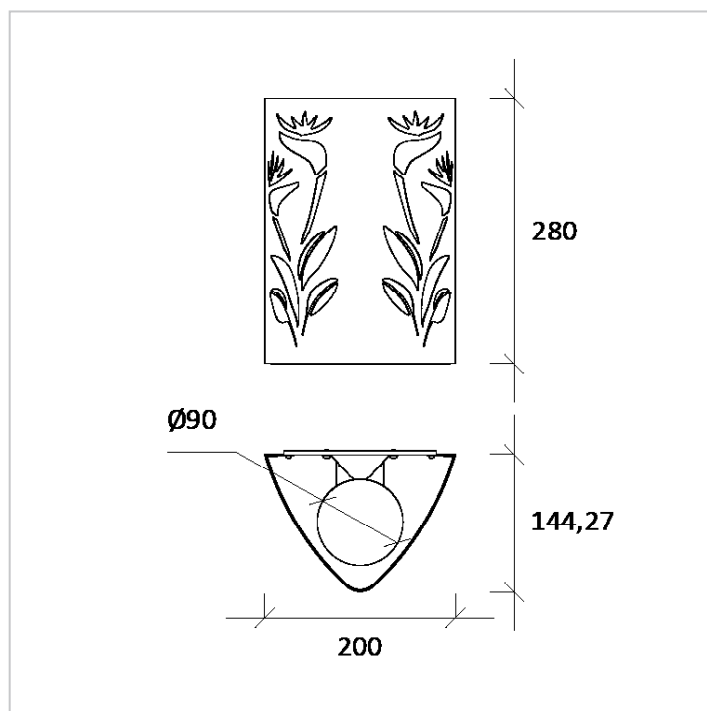

CE CLI IP 65

PRODUCT DESCRIPTION

Body and wiring box: made of laser-cut and folded steel sheets, galvanized and painted with polyester powder.

Diffuser: made of PMMA opal sheet.

Internal cylinder: made of PMMA opal anti-crashing rated with endcaps.

Seals: made in silicone anti-age.

Screws: made of stainless steel AISI 304

Wiring: standard equipment H05RN-F bipolar cable 2X0,35 mm². An IP68 rated connector is included to connect the fixture to the power line coming out from the wall. Power supply integrated in the rear compartment.

Dimming options: Standard Switch ON/OFF, dimmable 1-10 and dimmable DALI.

TECHNICAL DATA

Colour temperature	2700 K
Luminous flux	470 lm *
Power supply	6 W **
Luminous efficacy	~ 78 lm/W *
Colour index	90 CRI *
Optics	Diffuse
Driving current	65 mA
Input	220 - 240 V 50-60 Hz

Tassoni & Pesenti

Head Office

address - Via Montegrappa, 32, 20080 Albairate (MI) Italy

web site - www.tplight.it

mail - info@tplight.it

tel/fax - +39.02.97162704

Registered Office

address - Viale E. Forlanini, 23, 20134 Milano (MI) Italy

C.F. & P.I. 07703840962

N° REA 1976624

TASSONI
&
PESENTI