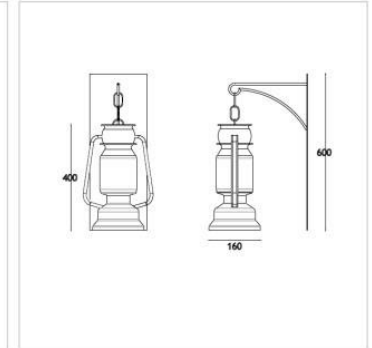

CE V A CLI IP65

PRODUCT DESCRIPTION

PHOTOMETRY

TECHNICAL DATA

Colour temperature	2700 K
Luminous flux	2400 lm
Power supply	20 W
Luminous efficacy	120 lm/W
Colour index	80 CRI
Optics	Semidiffusing, elliptica.
Input	220 - 240 V 50-60 Hz