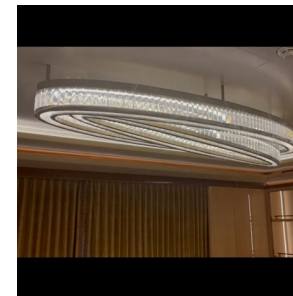

OUR EXPERIENCE

4

Road
Urban Areas
Parks and gardens

Hospitals

Navale

Smart cities

Smart buildings