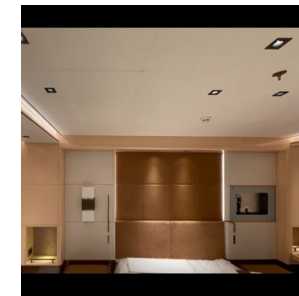

OUR EXPERIENCE

4

Road
Urban Areas
Parks and gardens

Hospitals

Navale

Smart cities

Smart buildings