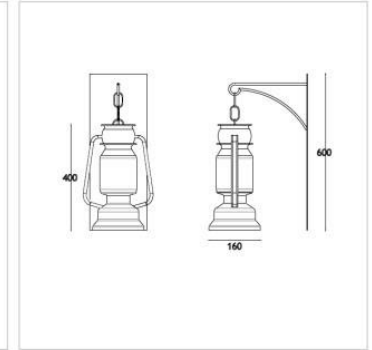

Architectural Lighting
Wall Bracket
LOCATION
Local streets